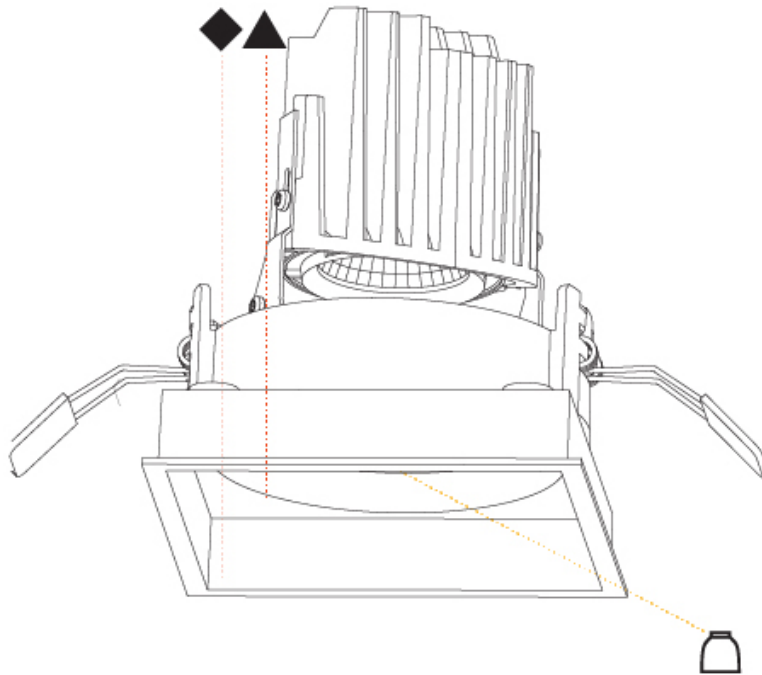

BIONIQ SQUARE ADJUSTABLE RECESSED

A35550-

PROJECT

TYPE

SPECIFIER

QUANTITY

DATE

A