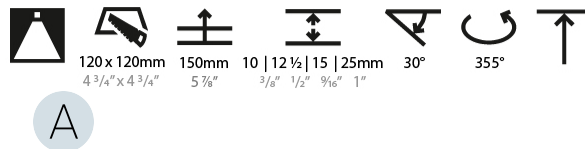

ELECTRICAL

Lamp Type: LED (Zhaga Standard)
Input Wattage (W): 16.5
Total Output Wattage (W): 14.7
Dimming: Dali Dimming
Driver Included: No
Driver Location: Recessed Housing
Driver Type: Constant Current - 120Vac
Driver Class: Class 2
Housing: See Components
Input Voltage (V): 120
Constant Current (MA): 350

LED

Number of LEDs: 1
Max. Delivered Lumen (lm): 770
Nominal Lumen (lm): 1140
CRI: >90 CRI
Lamp Life (hrs): 50000
Upon Request: RGB-W Tunable White Special Color Temperature Special LED

OPTICAL

Reflector: 20 / 40 / 60
Adjustability: Rotational 355°; Tilt 30°
Upon Request: Special Beam Angles

RATINGS AND CERTIFICATIONS

Certified By: Certified for North American Standards
Zaneen Group Inc. © 2024, P-1806-588-3382, P-06-247-9319, www.zaneen.com

Patents: IP20
For assistance on 'custom' specifications, contact zteam@zaneen.com.
In a constant effort to supply the best product, we reserve the right to change specifications or materials without notice. The most recent specification sheets are found at zaneen.com